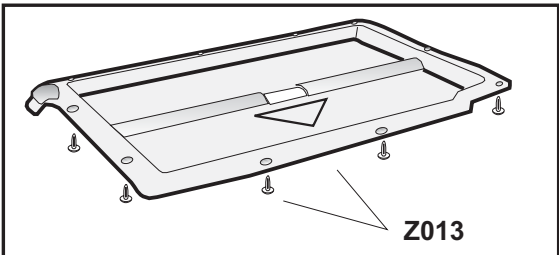

999046181

04/08/2005

SHRINK PACKING T40/3

Optional part used only for
1000-1200 rpm Washing Machines
40 cm width having Stainless Steel Tub