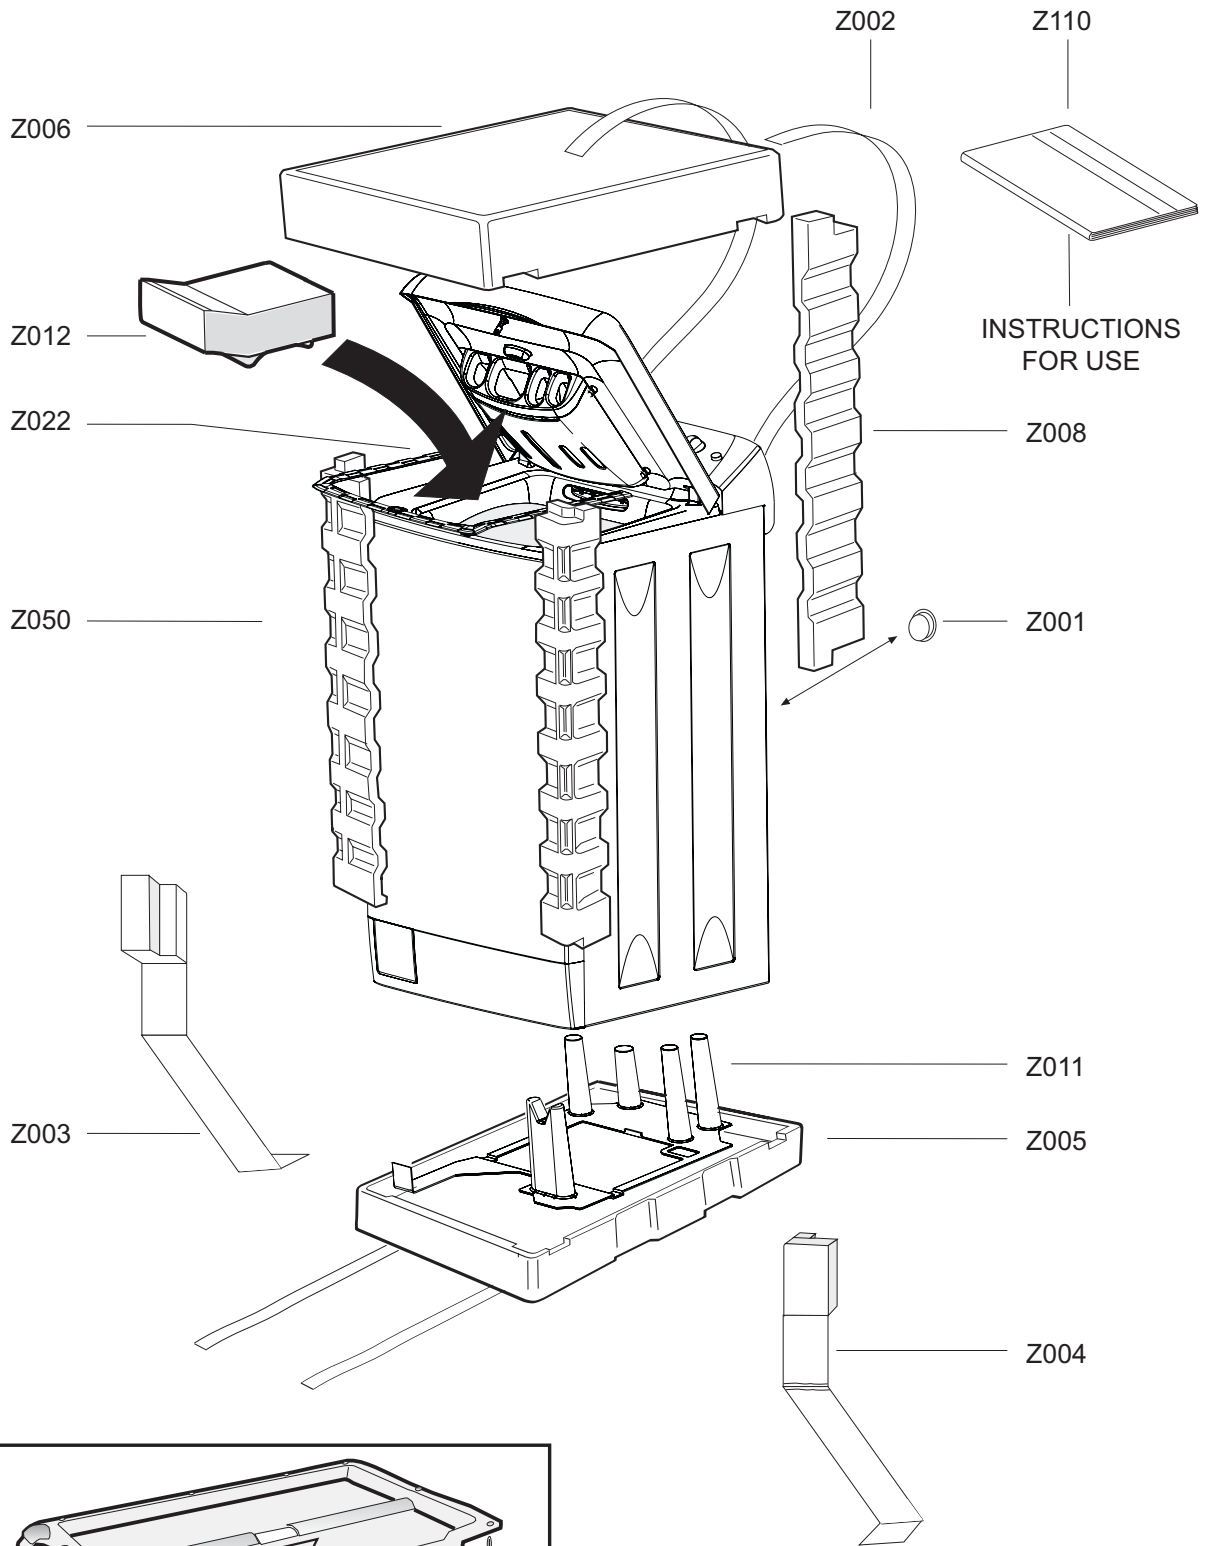

999046181

04/08/2005

SHRINK PACKING T40/3

Optional part used only for
1000-1200 rpm Washing Machines
40 cm width having Stainless Steel Tub