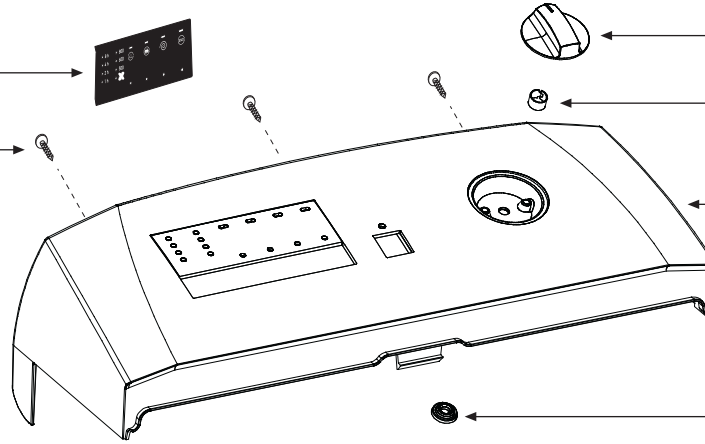

999047602

FRONT TRIM "CR-LED 7P-17L"
10/09/15

Z024

B360

B058

B059

B081
K106

B047